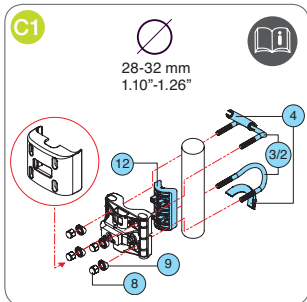

ASSEMBLING FOR REAR SYSTEM

bellelli srl
Via Meucci, 232 • 45021 Badia Polesine (RO) • Italy
Tel. +39 0425 594953 • Fax +39 0425 594272
www.bellelli.com

ASSEMBLING FOR FRONT SYSTEM

bellelli srl
Via Meucci, 232 • 45021 Badia Polesine (RO) • Italy
Tel. +39 0425 594953 • Fax +39 0425 594272
www.bellelli.com