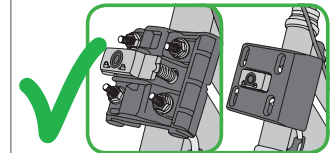

ASSEMBLING FOR REAR SYSTEM

bellelli srl
Via Meucci, 232 • 45021 Badia Polesine (RO) • Italy
Tel. +39 0425 594953 • Fax +39 0425 594272
www.bellelli.com

ASSEMBLING FOR FRONT SYSTEM

bellelli srl
Via Meucci, 232 • 45021 Badia Polesine (RO) • Italy
Tel. +39 0425 594953 • Fax +39 0425 594272
www.bellelli.com