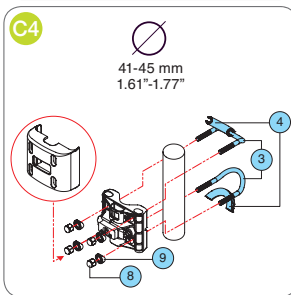

ASSEMBLING FOR REAR SYSTEM

bellelli srl
Via Meucci, 232 • 45021 Badia Polesine (RO) • Italy
Tel. +39 0425 594953 • Fax +39 0425 594272
www.bellelli.com

ASSEMBLING FOR FRONT SYSTEM

bellelli srl
Via Meucci, 232 • 45021 Badia Polesine (RO) • Italy
Tel. +39 0425 594953 • Fax +39 0425 594272
www.bellelli.com