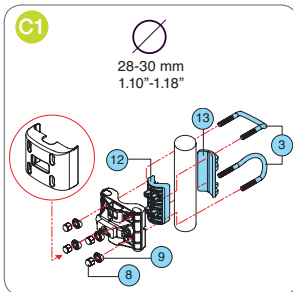

ASSEMBLING FOR REAR SYSTEM

bellelli srl
Via Meucci, 232 • 45021 Badia Polesine (RO) • Italy
Tel. +39 0425 594953 • Fax +39 0425 594272
www.bellelli.com

ASSEMBLING FOR FRONT SYSTEM

bellelli srl
Via Meucci, 232 • 45021 Badia Polesine (RO) • Italy
Tel. +39 0425 594953 • Fax +39 0425 594272
www.bellelli.com