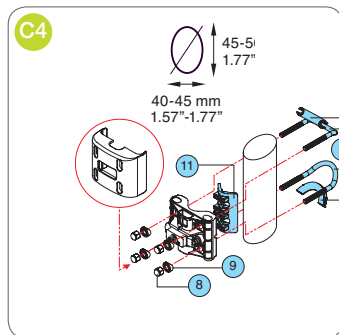

ASSEMBLING FOR REAR SYSTEM

bellelli srl
Via Meucci, 232 • 45021 Badia Polesine (RO) • Italy
Tel. +39 0425 594953 • Fax +39 0425 594272
www.bellelli.com

ASSEMBLING FOR FRONT SYSTEM

bellelli srl
Via Meucci, 232 • 45021 Badia Polesine (RO) • Italy
Tel. +39 0425 594953 • Fax +39 0425 594272
www.bellelli.com