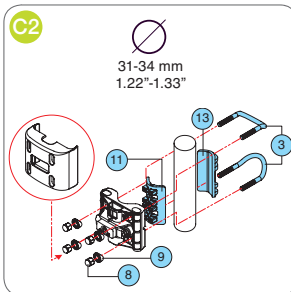

ASSEMBLING FOR REAR SYSTEM

bellelli srl
Via Meucci, 232 • 45021 Badia Polesine (RO) • Italy
Tel. +39 0425 594953 • Fax +39 0425 594272
www.bellelli.com

ASSEMBLING FOR FRONT SYSTEM

bellelli srl
Via Meucci, 232 • 45021 Badia Polesine (RO) • Italy
Tel. +39 0425 594953 • Fax +39 0425 594272
www.bellelli.com