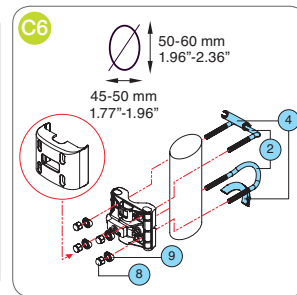

ASSEMBLING FOR REAR SYSTEM

bellelli srl
Via Meucci, 232 • 45021 Badia Polesine (RO) • Italy
Tel. +39 0425 594953 • Fax +39 0425 594272
www.bellelli.com

ASSEMBLING FOR FRONT SYSTEM

bellelli srl
Via Meucci, 232 • 45021 Badia Polesine (RO) • Italy
Tel. +39 0425 594953 • Fax +39 0425 594272
www.bellelli.com