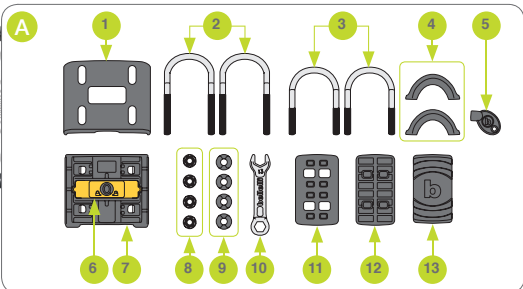

ASSEMBLING FOR REAR SYSTEM

bellelli srl
Via Meucci, 232 • 45021 Badia Polesine (RO) • Italy
Tel. +39 0425 594953 • Fax +39 0425 594272
www.bellelli.com

ASSEMBLING FOR FRONT SYSTEM

bellelli srl
Via Meucci, 232 • 45021 Badia Polesine (RO) • Italy
Tel. +39 0425 594953 • Fax +39 0425 594272
www.bellelli.com