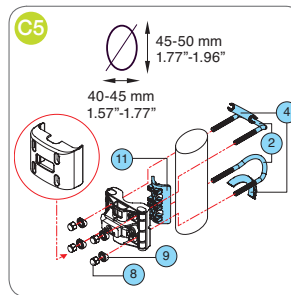

ASSEMBLING FOR REAR SYSTEM

bellelli srl
Via Meucci, 232 • 45021 Badia Polesine (RO) • Italy
Tel. +39 0425 594953 • Fax +39 0425 594272
www.bellelli.com

ASSEMBLING FOR FRONT SYSTEM

bellelli srl
Via Meucci, 232 • 45021 Badia Polesine (RO) • Italy
Tel. +39 0425 594953 • Fax +39 0425 594272
www.bellelli.com