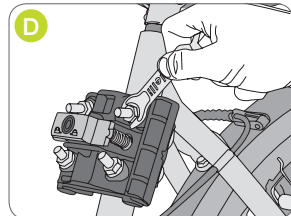

ASSEMBLING FOR REAR SYSTEM

bellelli srl
Via Meucci, 232 • 45021 Badia Polesine (RO) • Italy
Tel. +39 0425 594953 • Fax +39 0425 594272
www.bellelli.com

ASSEMBLING FOR FRONT SYSTEM

bellelli srl
Via Meucci, 232 • 45021 Badia Polesine (RO) • Italy
Tel. +39 0425 594953 • Fax +39 0425 594272
www.bellelli.com