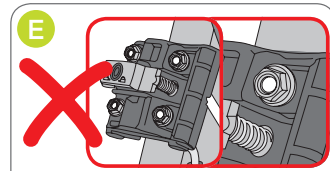

ASSEMBLING FOR REAR SYSTEM

bellelli srl
Via Meucci, 232 • 45021 Badia Polesine (RO) • Italy
Tel. +39 0425 594953 • Fax +39 0425 594272
www.bellelli.com

ASSEMBLING FOR FRONT SYSTEM

bellelli srl
Via Meucci, 232 • 45021 Badia Polesine (RO) • Italy
Tel. +39 0425 594953 • Fax +39 0425 594272
www.bellelli.com