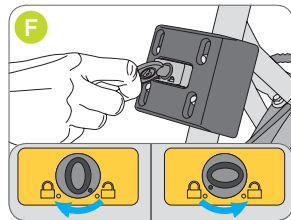

ASSEMBLING FOR REAR SYSTEM

bellelli srl
Via Meucci, 232 • 45021 Badia Polesine (RO) • Italy
Tel. +39 0425 594953 • Fax +39 0425 594272
www.bellelli.com

ASSEMBLING FOR FRONT SYSTEM

bellelli srl
Via Meucci, 232 • 45021 Badia Polesine (RO) • Italy
Tel. +39 0425 594953 • Fax +39 0425 594272
www.bellelli.com