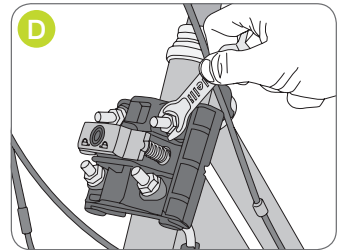

ASSEMBLING FOR REAR SYSTEM

bellelli srl
Via Meucci, 232 • 45021 Badia Polesine (RO) • Italy
Tel. +39 0425 594953 • Fax +39 0425 594272
www.bellelli.com

ASSEMBLING FOR FRONT SYSTEM

bellelli srl
Via Meucci, 232 • 45021 Badia Polesine (RO) • Italy
Tel. +39 0425 594953 • Fax +39 0425 594272
www.bellelli.com