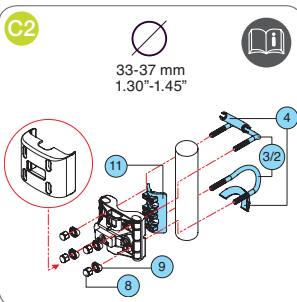

ASSEMBLING FOR REAR SYSTEM

bellelli srl
Via Meucci, 232 • 45021 Badia Polesine (RO) • Italy
Tel. +39 0425 594953 • Fax +39 0425 594272
www.bellelli.com

ASSEMBLING FOR FRONT SYSTEM

bellelli srl
Via Meucci, 232 • 45021 Badia Polesine (RO) • Italy
Tel. +39 0425 594953 • Fax +39 0425 594272
www.bellelli.com