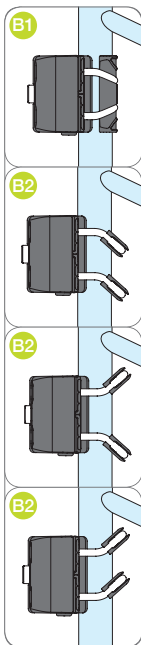

ASSEMBLING FOR REAR SYSTEM

bellelli srl
Via Meucci, 232 • 45021 Badia Polesine (RO) • Italy
Tel. +39 0425 594953 • Fax +39 0425 594272
www.bellelli.com

ASSEMBLING FOR FRONT SYSTEM

bellelli srl
Via Meucci, 232 • 45021 Badia Polesine (RO) • Italy
Tel. +39 0425 594953 • Fax +39 0425 594272
www.bellelli.com