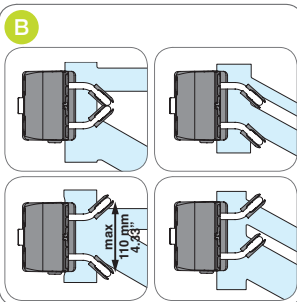

ASSEMBLING FOR REAR SYSTEM

bellelli srl
Via Meucci, 232 • 45021 Badia Polesine (RO) • Italy
Tel. +39 0425 594953 • Fax +39 0425 594272
www.bellelli.com

ASSEMBLING FOR FRONT SYSTEM

bellelli srl
Via Meucci, 232 • 45021 Badia Polesine (RO) • Italy
Tel. +39 0425 594953 • Fax +39 0425 594272
www.bellelli.com