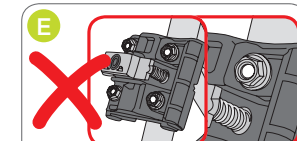

ASSEMBLING FOR REAR SYSTEM

bellelli srl
Via Meucci, 232 • 45021 Badia Polesine (RO) • Italy
Tel. +39 0425 594953 • Fax +39 0425 594272
www.bellelli.com

ASSEMBLING FOR FRONT SYSTEM

bellelli srl
Via Meucci, 232 • 45021 Badia Polesine (RO) • Italy
Tel. +39 0425 594953 • Fax +39 0425 594272
www.bellelli.com