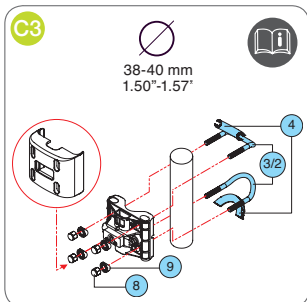

ASSEMBLING FOR REAR SYSTEM

bellelli srl
Via Meucci, 232 • 45021 Badia Polesine (RO) • Italy
Tel. +39 0425 594953 • Fax +39 0425 594272
www.bellelli.com

ASSEMBLING FOR FRONT SYSTEM

bellelli srl
Via Meucci, 232 • 45021 Badia Polesine (RO) • Italy
Tel. +39 0425 594953 • Fax +39 0425 594272
www.bellelli.com