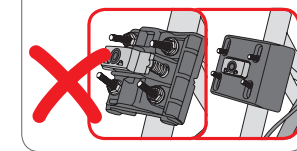

ASSEMBLING FOR REAR SYSTEM

bellelli srl
Via Meucci, 232 • 45021 Badia Polesine (RO) • Italy
Tel. +39 0425 594953 • Fax +39 0425 594272
www.bellelli.com

ASSEMBLING FOR FRONT SYSTEM

bellelli srl
Via Meucci, 232 • 45021 Badia Polesine (RO) • Italy
Tel. +39 0425 594953 • Fax +39 0425 594272
www.bellelli.com