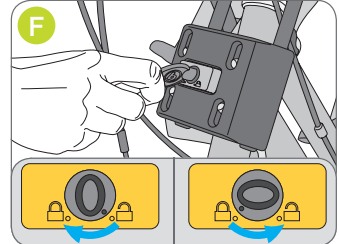

ASSEMBLING FOR REAR SYSTEM

bellelli srl
Via Meucci, 232 • 45021 Badia Polesine (RO) • Italy
Tel. +39 0425 594953 • Fax +39 0425 594272
www.bellelli.com

ASSEMBLING FOR FRONT SYSTEM

bellelli srl
Via Meucci, 232 • 45021 Badia Polesine (RO) • Italy
Tel. +39 0425 594953 • Fax +39 0425 594272
www.bellelli.com