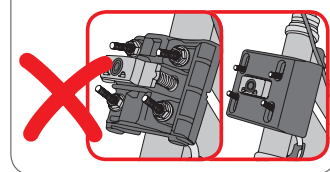

ASSEMBLING FOR REAR SYSTEM

bellelli srl
Via Meucci, 232 • 45021 Badia Polesine (RO) • Italy
Tel. +39 0425 594953 • Fax +39 0425 594272
www.bellelli.com

ASSEMBLING FOR FRONT SYSTEM

bellelli srl
Via Meucci, 232 • 45021 Badia Polesine (RO) • Italy
Tel. +39 0425 594953 • Fax +39 0425 594272
www.bellelli.com