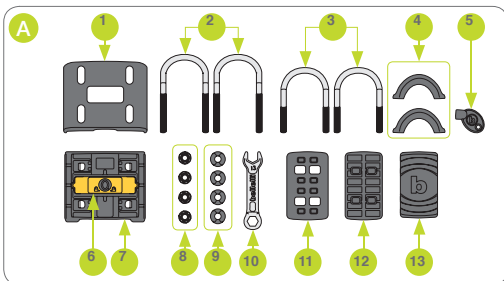

ASSEMBLING FOR REAR SYSTEM

bellelli srl
Via Meucci, 232 • 45021 Badia Polesine (RO) • Italy
Tel. +39 0425 594953 • Fax +39 0425 594272
www.bellelli.com

ASSEMBLING FOR FRONT SYSTEM

bellelli srl
Via Meucci, 232 • 45021 Badia Polesine (RO) • Italy
Tel. +39 0425 594953 • Fax +39 0425 594272
www.bellelli.com