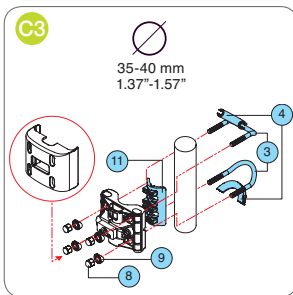

ASSEMBLING FOR REAR SYSTEM

bellelli srl
Via Meucci, 232 • 45021 Badia Polesine (RO) • Italy
Tel. +39 0425 594953 • Fax +39 0425 594272
www.bellelli.com

ASSEMBLING FOR FRONT SYSTEM

bellelli srl
Via Meucci, 232 • 45021 Badia Polesine (RO) • Italy
Tel. +39 0425 594953 • Fax +39 0425 594272
www.bellelli.com