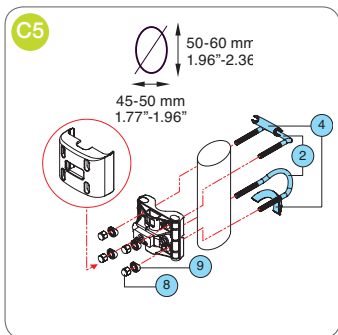

ASSEMBLING FOR REAR SYSTEM

bellelli srl
Via Meucci, 232 • 45021 Badia Polesine (RO) • Italy
Tel. +39 0425 594953 • Fax +39 0425 594272
www.bellelli.com

ASSEMBLING FOR FRONT SYSTEM

bellelli srl
Via Meucci, 232 • 45021 Badia Polesine (RO) • Italy
Tel. +39 0425 594953 • Fax +39 0425 594272
www.bellelli.com