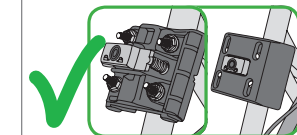

ASSEMBLING FOR REAR SYSTEM

bellelli srl
Via Meucci, 232 • 45021 Badia Polesine (RO) • Italy
Tel. +39 0425 594953 • Fax +39 0425 594272
www.bellelli.com

ASSEMBLING FOR FRONT SYSTEM

bellelli srl
Via Meucci, 232 • 45021 Badia Polesine (RO) • Italy
Tel. +39 0425 594953 • Fax +39 0425 594272
www.bellelli.com