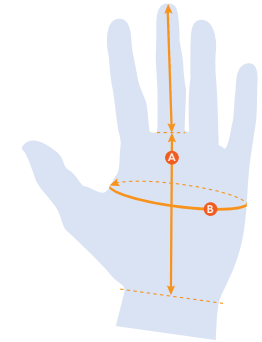

SIZE CHART - Body Measurement

WOMENS SIZING (CM)					
	XS	S	M	L	XL
Height	153-159	159-165	165-171	171-177	177-183
Chest	77-83	83-89	89-95	95-101	101-107
Waist	61-67	67-73	73-79	79-85	85-91
Hip	85-91	91-97	97-103	103-109	109-115
Inner Leg	73-75	75-77	77-80	80-83	83-86
Sleeve Length	59.5-61	61-62	62-64	64-66	66-68

MENS SIZING (CM)					

JUNIOR SIZING (CM)					

GLOVE SIZING - Body Measurement

UNISEX HAND MEASUREMENTS (CM)					

- A /
- B / **Circumference:** Measure the circumference of your palm at its widest point

HAT SIZING - Body Measurement

UNISEX HEAD MEASUREMENTS (CM)	

- A / **Circumference:** Measure the circumference around the widest part from forehead to back of head

VISUAL FIT GUIDE

A regular cut for comfort at range of motions.

SOCKS