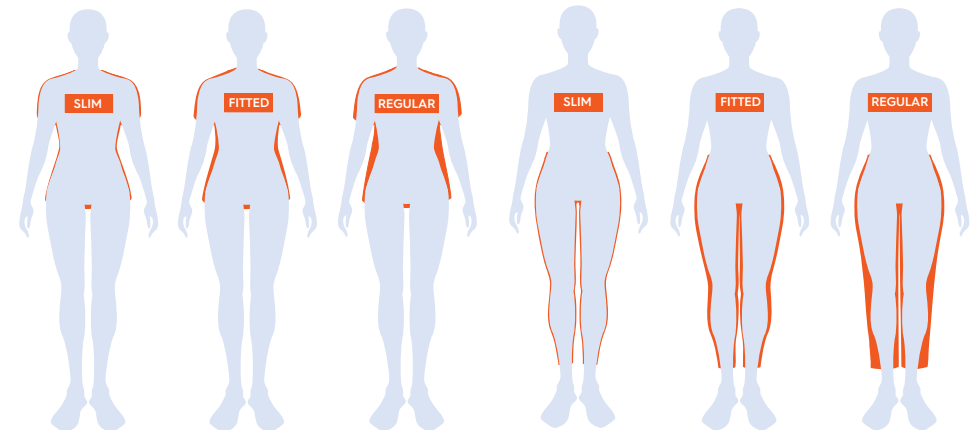

SIZE CHART - Body Measurement

WOMENS SIZING (CM)					
	XS	S	M	L	XL
Height	153-159	159-165	165-171	171-177	177-183
Chest	77-83	83-89	89-95	95-101	101-107
Waist	61-67	67-73	73-79	79-85	85-91
Hip	85-91	91-97	97-103	103-109	109-115
Inner Leg	73-75	75-77	77-80	80-83	83-86
Sleeve Length	59.5-61	61-62	62-64	64-66	66-68

MENS SIZING (CM)					

JUNIOR SIZING (CM)					

GLOVE SIZING - Body Measurement

UNISEX HAND MEASUREMENTS (CM)					

- A /
- B / **Circumference:** Measure the circumference of your palm at its widest point

HAT SIZING - Body Measurement

UNISEX HEAD MEASUREMENTS (CM)	

- A / **Circumference:** Measure the circumference around the widest part from forehead to back of head

VISUAL FIT GUIDE

A regular cut for comfort at range of motions.

SOCKS

Unisex Sizes	Men's Sizes	Women's Sizes	Junior Sizes
XS : 34-36	M : 40-42		
S : 37-39	L : 43-45		
M : 40-42			
L : 43-45			