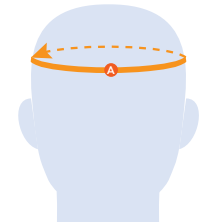

SIZE CHART - Body Measurement

WOMENS SIZING (CM)					
	XS	S	M	L	XL
Height	153-159	159-165	165-171	171-177	177-183
Chest	77-83	83-89	89-95	95-101	101-107
Waist	61-67	67-73	73-79	79-85	85-91
Hip	85-91	91-97	97-103	103-109	109-115
Inner Leg	73-75	75-77	77-80	80-83	83-86
Sleeve Length	59.5-61	61-62	62-64	64-66	66-68

MENS SIZING (CM)					

JUNIOR SIZING (CM)					

GLOVE SIZING - Body Measurement

UNISEX HAND MEASUREMENTS (CM)					

- A /
- B / **Circumference:** Measure the circumference of your palm at its widest point

HAT SIZING - Body Measurement

UNISEX HEAD MEASUREMENTS (CM)	

- A / **Circumference:** Measure the circumference around the widest part from forehead to back of head

VISUAL FIT GUIDE

A regular cut for comfort at range of motions.

SOCKS