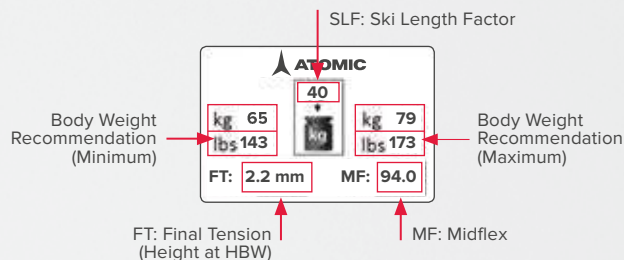

SKATE

The sticker shown below is for a ski which is recommended for skiers between 65 – 79 kg, or 143 – 173 lbs.