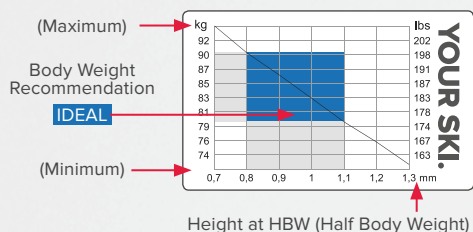

WEIGHT RECOMMENDATION NORDIC SKIS

On every Worldcup ski we make there is a sticker that shows the important technical information about that ski. This includes its ideal weight range, based on the ski's specific length and flex. There are two different stickers, one for Classic and one for Skate:

CLASSIC

This sticker includes a color coding for different conditions: cold (blue ■), universal (yellow ■) or warm (red ■). The sticker shown below is for a cold ski which is recommended for skiers between 72 – 94 kg, perfectly suitable for 80 – 90 kg. In addition, there's a special sticker for Skintec (colour coding grey ■).